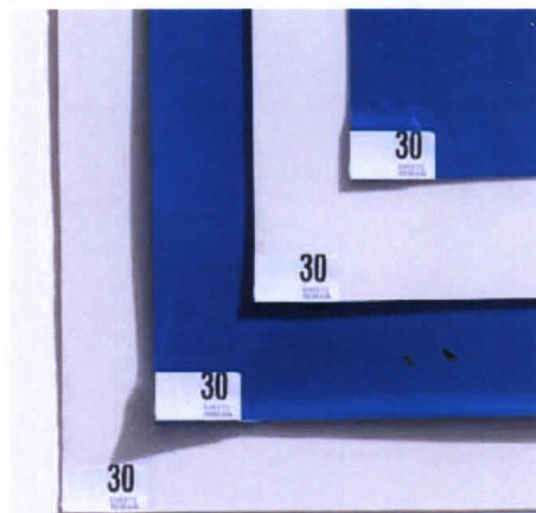

Tacky Mat

White or blue tacky mat made from low density polyethylene and suitable for clean room use, rigid polyboard frame also available.

Tacky Mat Features:

- Material: low density polyethylene
- Please note this product sold without the frame but this is available to buy separately (see 092-0013/16)

Frame Features:

- Polyboard rigid frame to inset multi layer tacky mats
- 6mm thick with bevelled edges
- Suitable for wood, carpet and porous surfaces to ensure mats stay in situ
- Colour: White

Product Code:	Description:	Size (inches):	Additional Notes:
091-0015	Tacky Mat - White	18 x 45	30 sheets per mat, 4 mats per case
091-0020	Tacky Mat - White	26 x 45	30 sheets per mat, 4 mats per case
091-0019	Tacky Mat - White	36 x 45	30 sheets per mat, 4 mats per case
091-0030	Tacky Mat - Blue	18 x 45	30 sheets per mat, 4 mats per case
091-0037	Tacky Mat - Blue	36 x 45	30 sheets per mat, 4 mats per case
091-0013	Polyboard Tacky Mat Frame	18 x 45	-
091-0016	Polyboard Tacky Mat Frame	36 x 45	-